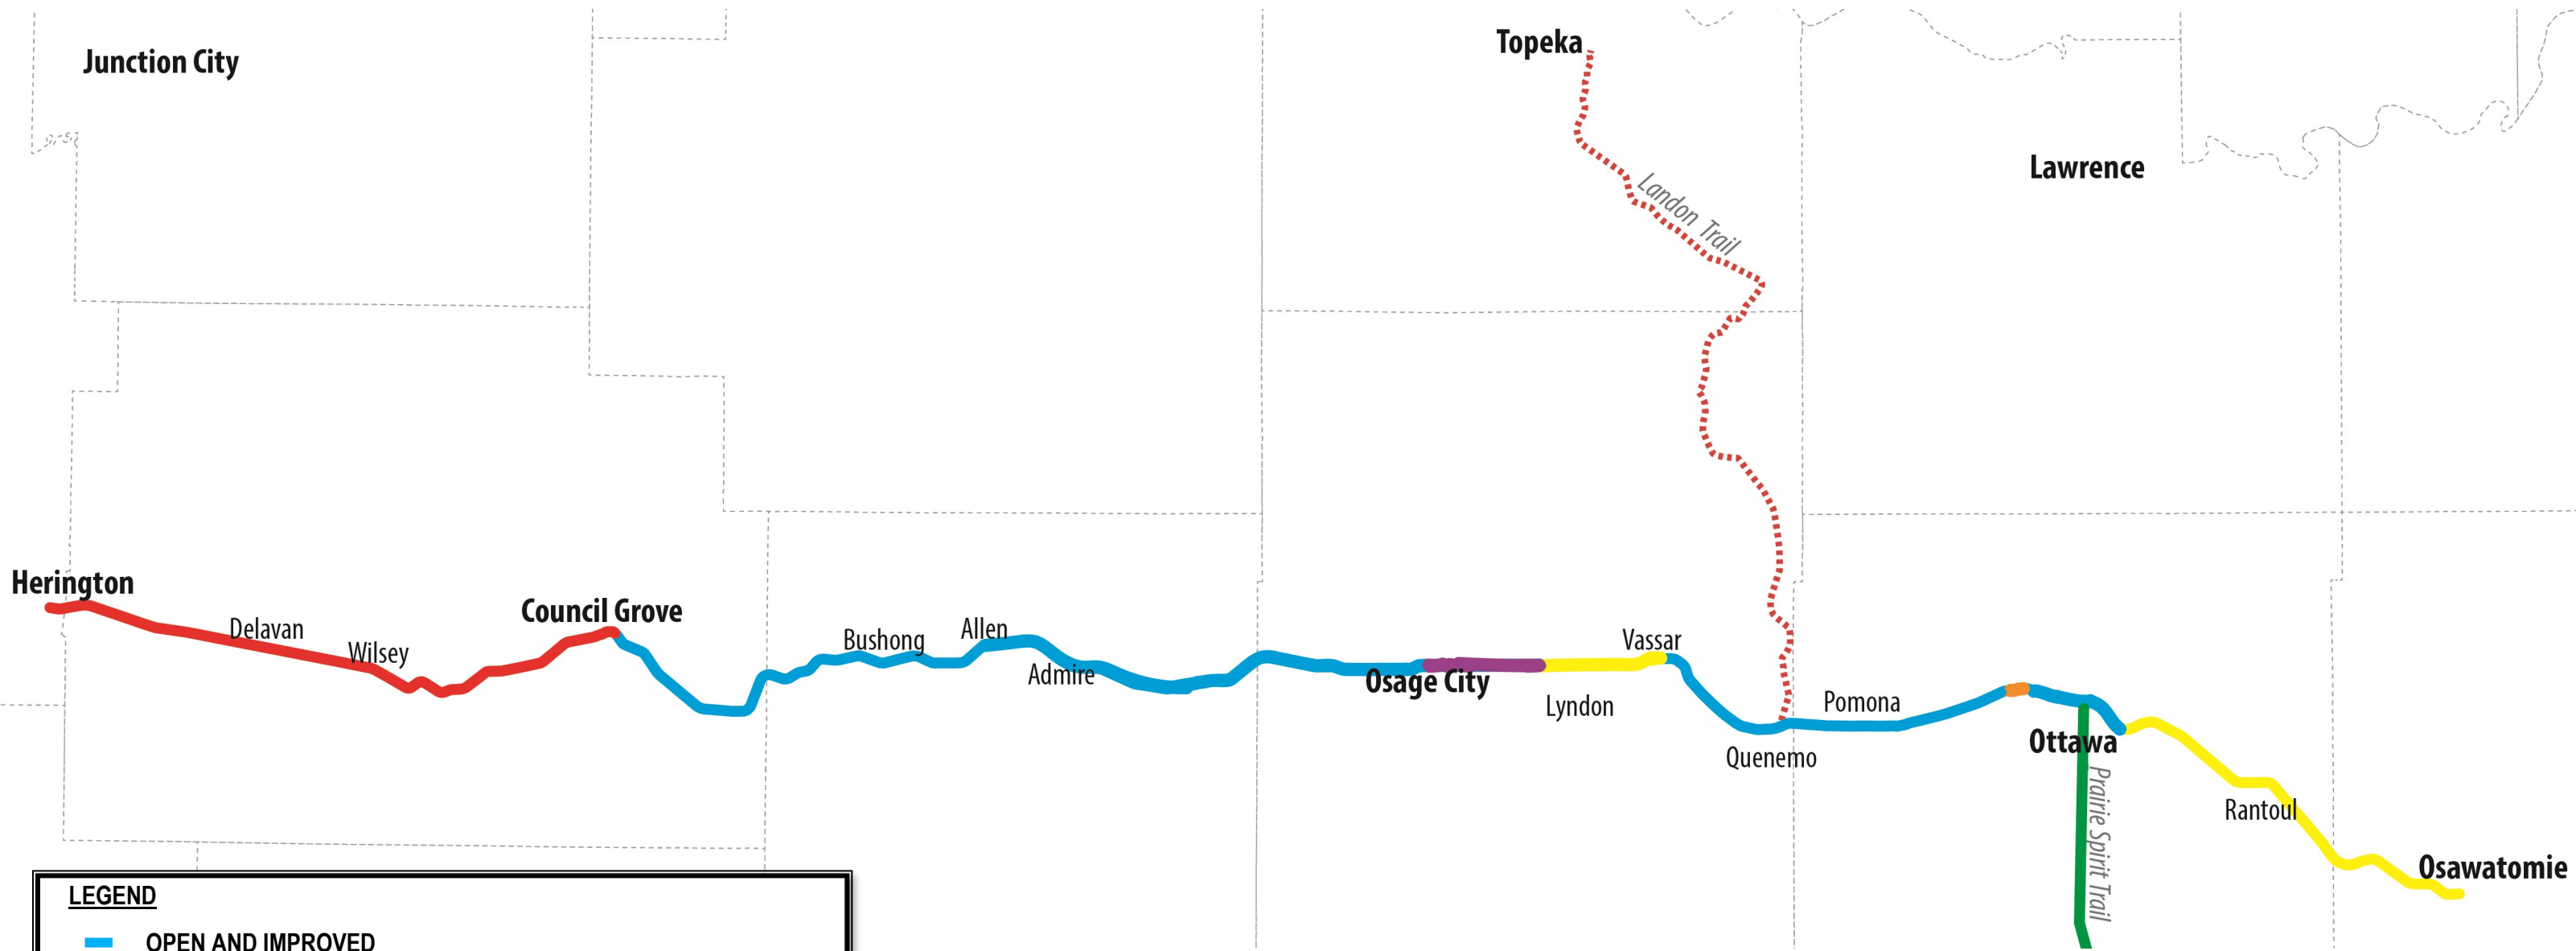

# FLINT HILLS TRAIL

Osawatomie to Herington

## LEGEND

- OPEN AND IMPROVED
- UNDER CONSTRUCTION
- UNIMPROVED AND IMPASSABLE
- OPEN WITH IMPROVEMENTS NEEDED
- CLOSED—DETOUR TO GRAVEL ROADS
- LANDON TRAIL (INCOMPLETE)
- PRAIRIE SPIRIT TRAIL (COMPLETE)